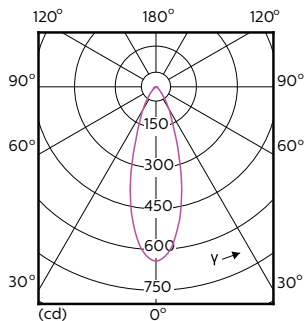

MASTER LEDspot ExpertColor MV

Fotometriske data

MASTER LEDspot ExpertColor MV 35W GU10 927 36D